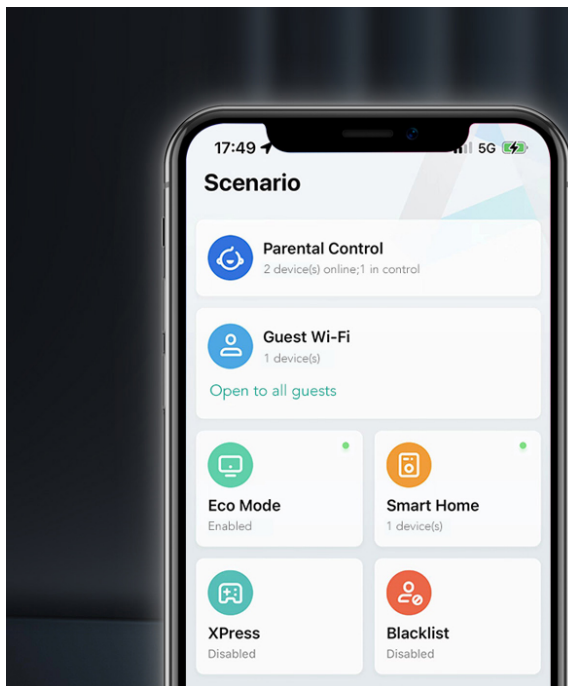

Highlight Features

RG-EW1800GX PRO

An Unprecedented Wireless Experience in WiFi 6

All-round upgrade of Wi-Fi performance,
Improve the overall networking experience for users.

5 Gigabit
Ethernet ports

1800M
Dual-band

Highlight Features

Strong Signal Received, Feels like “wall-less”

Beamforming technology and built-in signal amplifiers combine to enhance strong Wi-Fi signal throughout your home.

* The data is supported by Tolly Test under the laboratory condition.

Seamless Roaming, Full Space Coverage Wi-Fi Solutions

Amazed by [Reyee Mesh](#)

Highlight Features

Born For Multi-user

Upgraded **MU-MIMO** version together with **OFDMA** tech provide 2.5x greater capacity to connect more terminals.
New-Gen tech "**BSS colouring**", Smart anti-interference from nearby Wi-Fi signals.

Take Control of Your Home Network at Fingertips

Set up your home network in **Reyee Router App** in two minutes. More **Life-time Free** functions are waiting for you to Explore, Experience, Expect.

- Remote Management
- Parental Control
- Smart Home